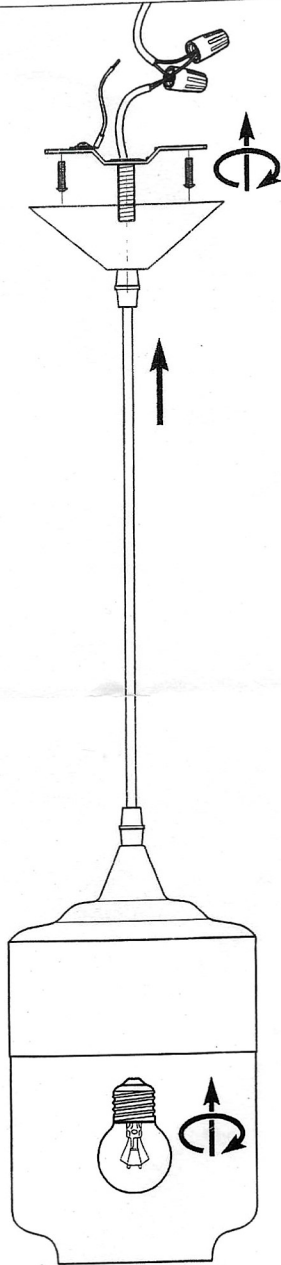

INSTRUCTIONS

NOTES:

1. The symbol  indicates that the lamp head must be at least '0.2m' from the lighted surface.
2. The symbol  indicates this luminaire is suitable for use on normally flammable surface.
3. The symbol  indicates the luminaire is only suitable for use indoors.