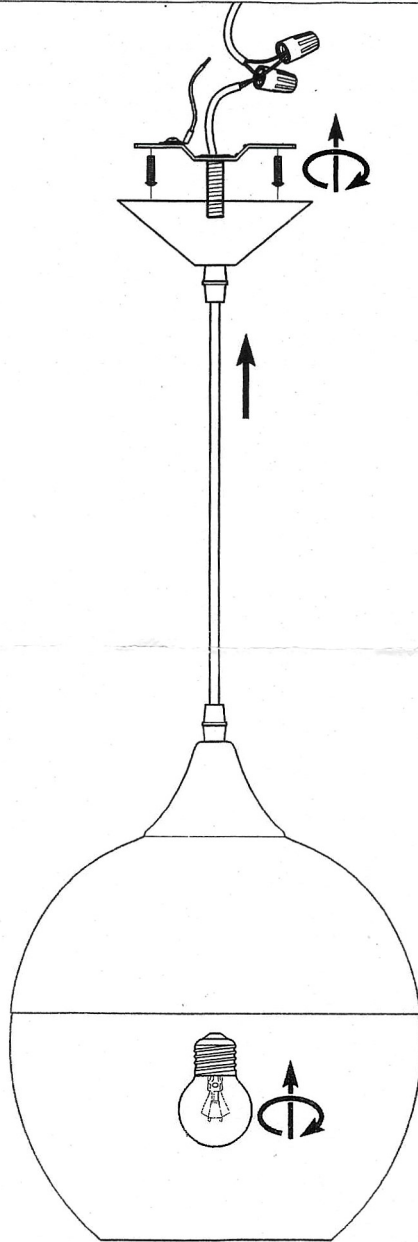

## NOTES:

1. The symbol  indicates that the lamp head must be at least '0.2m' from the lighted surface.
2. The symbol  indicates this luminaire is suitable for use on normally flammable surface.
3. The symbol  indicates the luminaire is only suitable for use indoors.