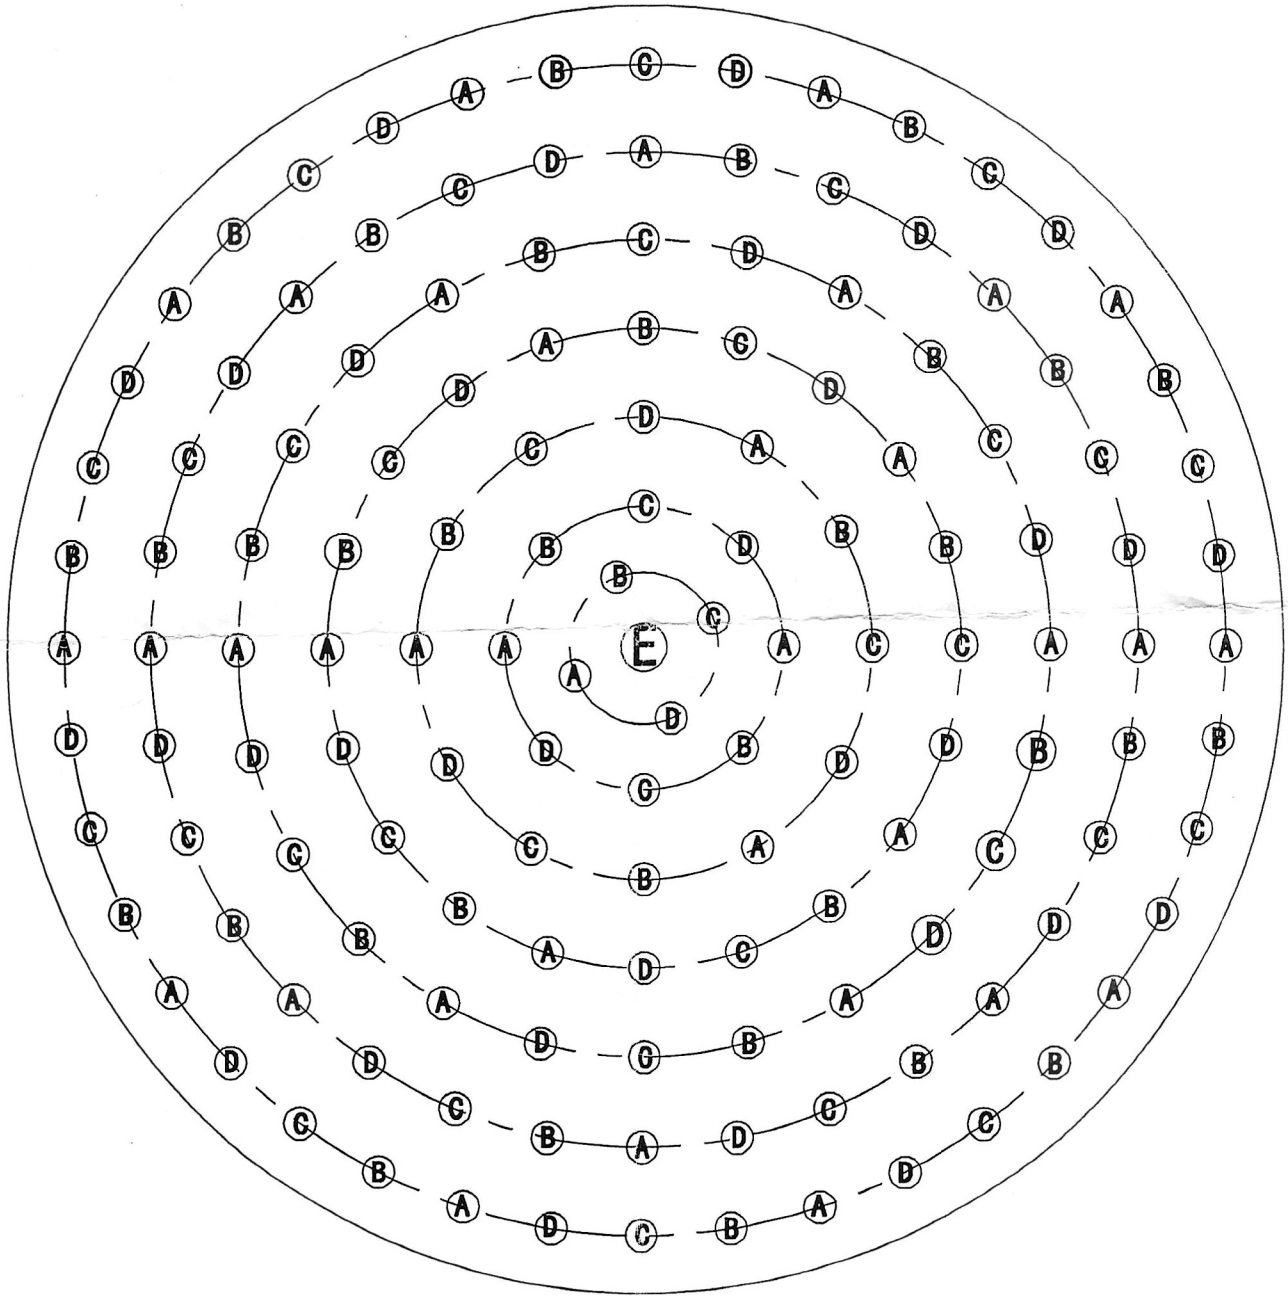

35PCS

35PCS

35PCS

35PCS

1PCS

Product coding: HF1500