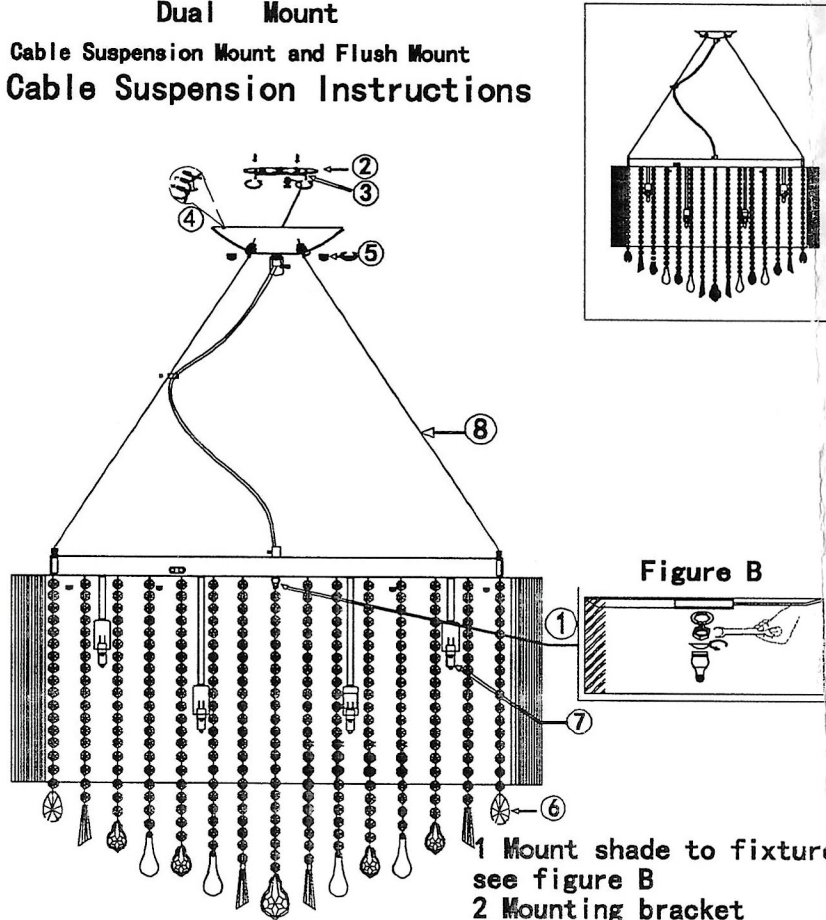

Specification of installation

In order to ensure safety use, please notice the following items:

- .Read and understand the whole Specification.
- .Suitable for the use of 110-130V and 60Hz.
- .Please wear gloves as installation and avoid rot on the surface of plating.
- .Must be installed on the fixed places and be checked annually.
- .Please turn off the lighting source by soft cloth as cleaning prohibited to use of rotted detergent.
- .Please connect with the local sales service center when there are any abnormality.

Dual Mount Cable Suspension Mount and Flush Mount Cable Suspension Instructions

- 1 Mount shade to fixture see figure B
- 2 Mounting bracket
- 3 Mounting bracket screw
- 4 Canopy/Wire connection
- 5 Canopy mounting screw
- 6 Hanging Crystals
- 7 Complimentary G9 Bulb
- 8 Adjustable Hanging cable

Item # HF1500

Specification of installation

In order to ensure safety use, please notice the following items:

- .Read and understand the whole Specification.
- .Suitable for the use of 110-130V and 60Hz.
- .Please wear gloves as installation and avoid rot on the surface of plating.
- .Must be installed on the fixed places and be checked annually.
- .Please turn off the lighting source by soft cloth as cleaning prohibited to use of rotted detergent.
- .Please connect with the local sales service center when there are any abnormality.

Dual Mount Cable Suspension Mount and Flush Mount Flush Mount Instructions

- 1 Mount shade to fixture see figure B
- 2 Mounting bracket
- 3 Mounting bracket screw
- 4 Self-tapping Screw
- 5 Wire connection Terminal
- 6 Screw to mount fixture to bracket
- 7 Hanging crystals
- 8 Complimentary G9 Bulb