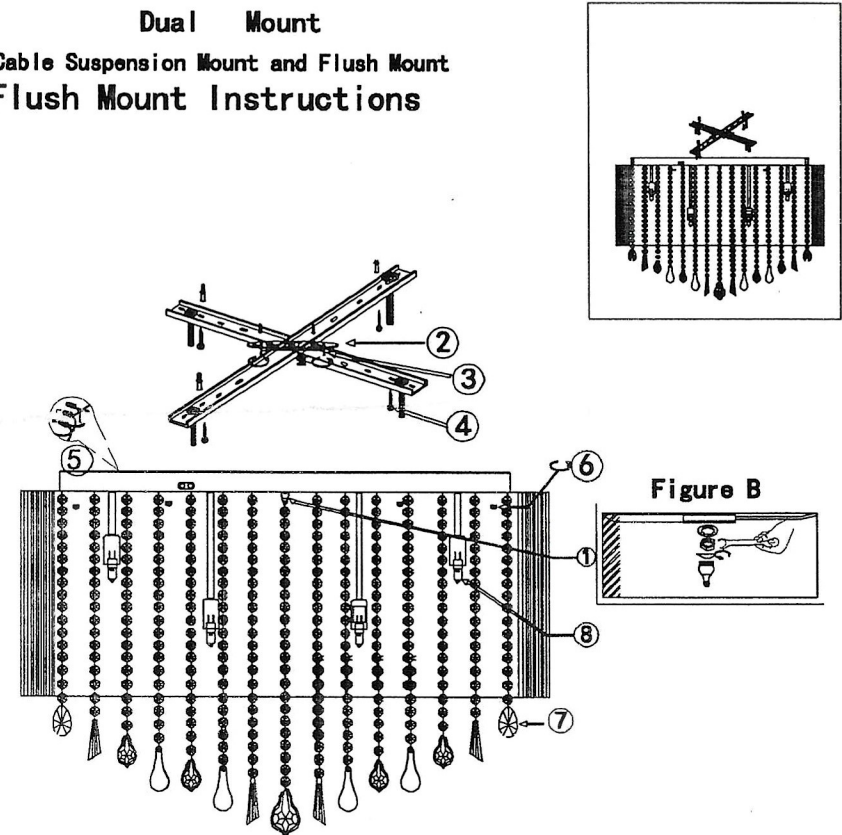

Dual Mount Cable Suspension Mount and Flush Mount Cable Suspension Instructions

- 1 Mount shade to fixture see figure B
- 2 Mounting bracket
- 3 Mounting bracket screw
- 4 Canopy/Wire connection
- 5 Canopy mounting screw
- 6 Hanging Crystals
- 7 Complimentary G9 Bulb
- 8 Adjustable Hanging cable

Item # HF1500

Specification of installation

In order to ensure safety use, please notice the following items:

- .Read and understand the whole Specification.
- .Suitable for the use of 110-130V and 60Hz.
- .Please wear gloves as installation and avoid rot on the surface of plating.
- .Must be installed on the fixed places and be checked annually.
- .Please turn off the lighting source by soft cloth as cleaning prohibited to use of rotted detergent.
- .Please connect with the local sales service center when there are any abnormality.

Dual Mount Cable Suspension Mount and Flush Mount Flush Mount Instructions

- 1 Mount shade to fixture see figure B
- 2 Mounting bracket
- 3 Mounting bracket screw
- 4 Self-tapping Screw
- 5 Wire connection Terminal
- 6 Screw to mount fixture to bracket
- 7 Hanging crystals
- 8 Complimentary G9 Bulb