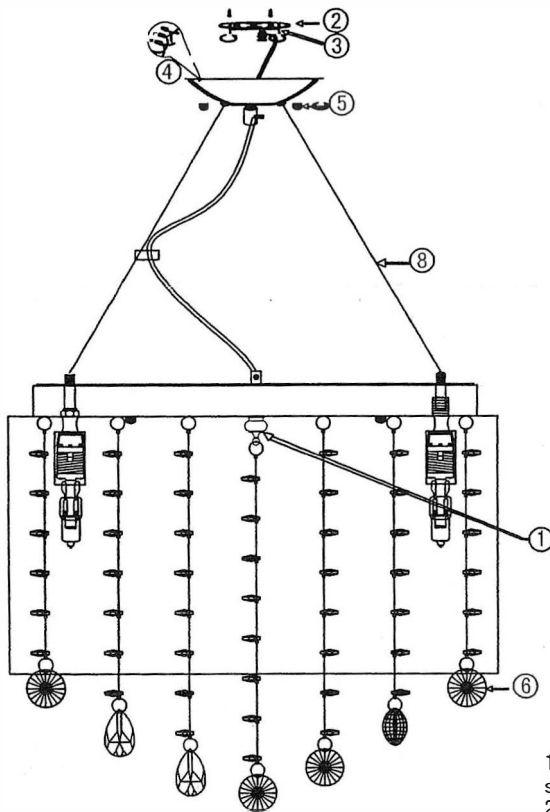

Specification of installation

In order to ensure safety use, please notice the following items:

- . Read and understand the whole Specification.
- . Suitable for the use of 110-130V and 60Hz.
- . Please wear gloves as installment and avoid rot on the surface of plating.
- . Must be installed on the fixed places and be checked annually.
- . Please turn off the lighting source by soft cloth as cleaning prohibited to use of rotted detergent.
- . Please connect with the local sales service center when there are any abnormality.

Dual Mount Cable Suspension Mount and Flush Mount Cable Suspension Instructions

- 1 Mount shade to fixture see figure B
- 2 Mounting bracket
- 3 Mounting bracket screw
- 4 Canopy/Wire connection
- 5 Canopy mounting screw
- 6 Hanging Crystals
- 7 Complimentary G9 Bulb
- 8 Adjustable Hanging cable

Dual Mount Cable Suspension Mount and Flush Mount Flush Mount Instructions

- 1 Mount shade to fixture see figure B
- 2 Mounting bracket
- 3 Mounting bracket screw
- 4 Self-taping Screw
- 5 Wire connection Terminal
- 6 Screw to mount fixture to bracket
- 7 Hanging crystals
- 8 Complimentary G9 Bulb