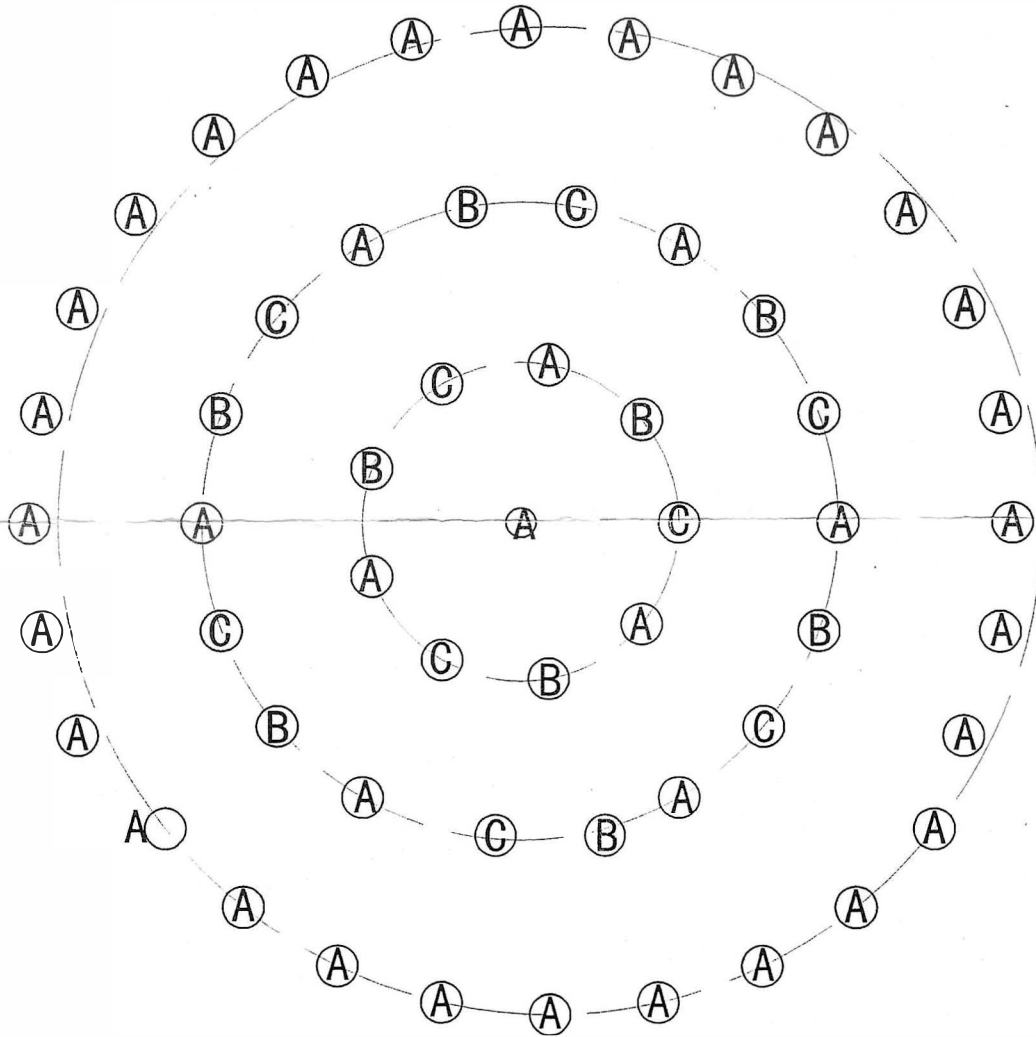

A

B

C

38PCS

9PCS

9PCS

TWO

Product coding: HF1504-BLK