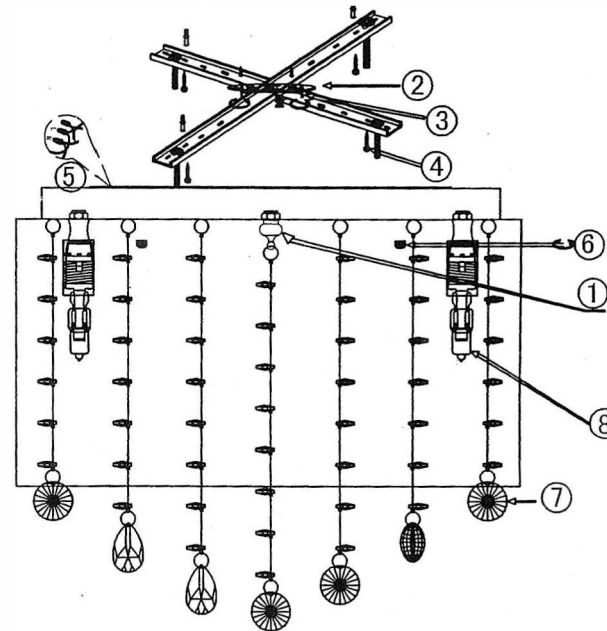

Dual Mount Cable Suspension Mount and Flush Mount Cable Suspension Instructions

- 1 Mount shade to fixture see figure B
- 2 Mounting bracket
- 3 Mounting bracket screw
- 4 Canopy/Wire connection
- 5 Canopy mounting screw
- 6 Hanging Crystals
- 7 Complimentary G9 Bulb
- 8 Adjustable Hanging cable

Item # HF1504-BLK

one

Specification of installation

In order to ensure safety use, please notice the following items:

- . Read and understand the whole Specification.
- . Suitable for the use of 110-130V and 60Hz.
- . Please wear gloves as installment and avoid rot on the surface of plating.
- . Must be installed on the fixed places and be checked annually.
- . Please turn off the lighting source by soft cloth as cleaning prohibited to use of rotted detergent.
- . Please connect with the local sales service center when there are any abnormality.

Dual Mount Cable Suspension Mount and Flush Mount Flush Mount Instructions

- 1 Mount shade to fixture see figure B
- 2 Mounting bracket
- 3 Mounting bracket screw
- 4 Self-taping Screw
- 5 Wire connection Terminal
- 6 Screw to mount fixture to bracket
- 7 Hanging crystals
- 8 Complimentary G9 Bulb