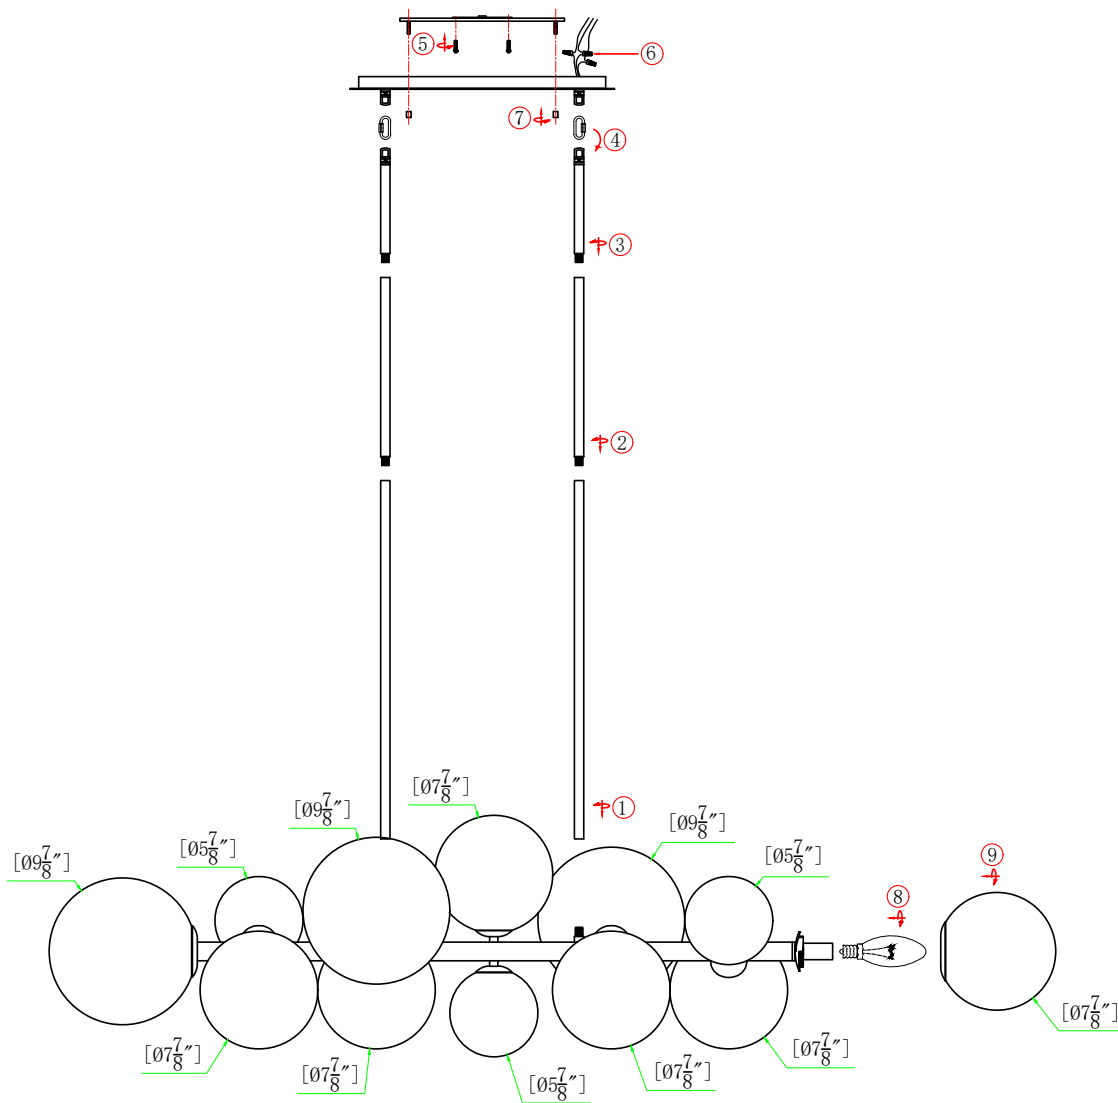

HF4222-BK-WHT **AVE**

L I G H T I N G

DELILAH COLLECTION

Thank you for your purchase.

Welcome to the Avenue Lighting Family. Please follow these instructions carefully as they contain important information about the safety, use and disposal of this product. Read and understand all instructions before proceeding with assembly and installation of this fixture.

- -This fixture **MUST** be installed by a licensed electrician.
- -Read & understand the entire installation sheet.
- -DO NOT substitute any parts, leave parts out, or use parts that are worn out or broken.
- -Suitable for the use of 110-130V and 60Hz
- -Please wear gloves during installation to avoid damage to the plating.
- -Must be installed in a fixed location and be checked yearly.
- -Please turn off the light source with a soft cloth as cleaning with a detergent is prohibited.

Intertek
5010983